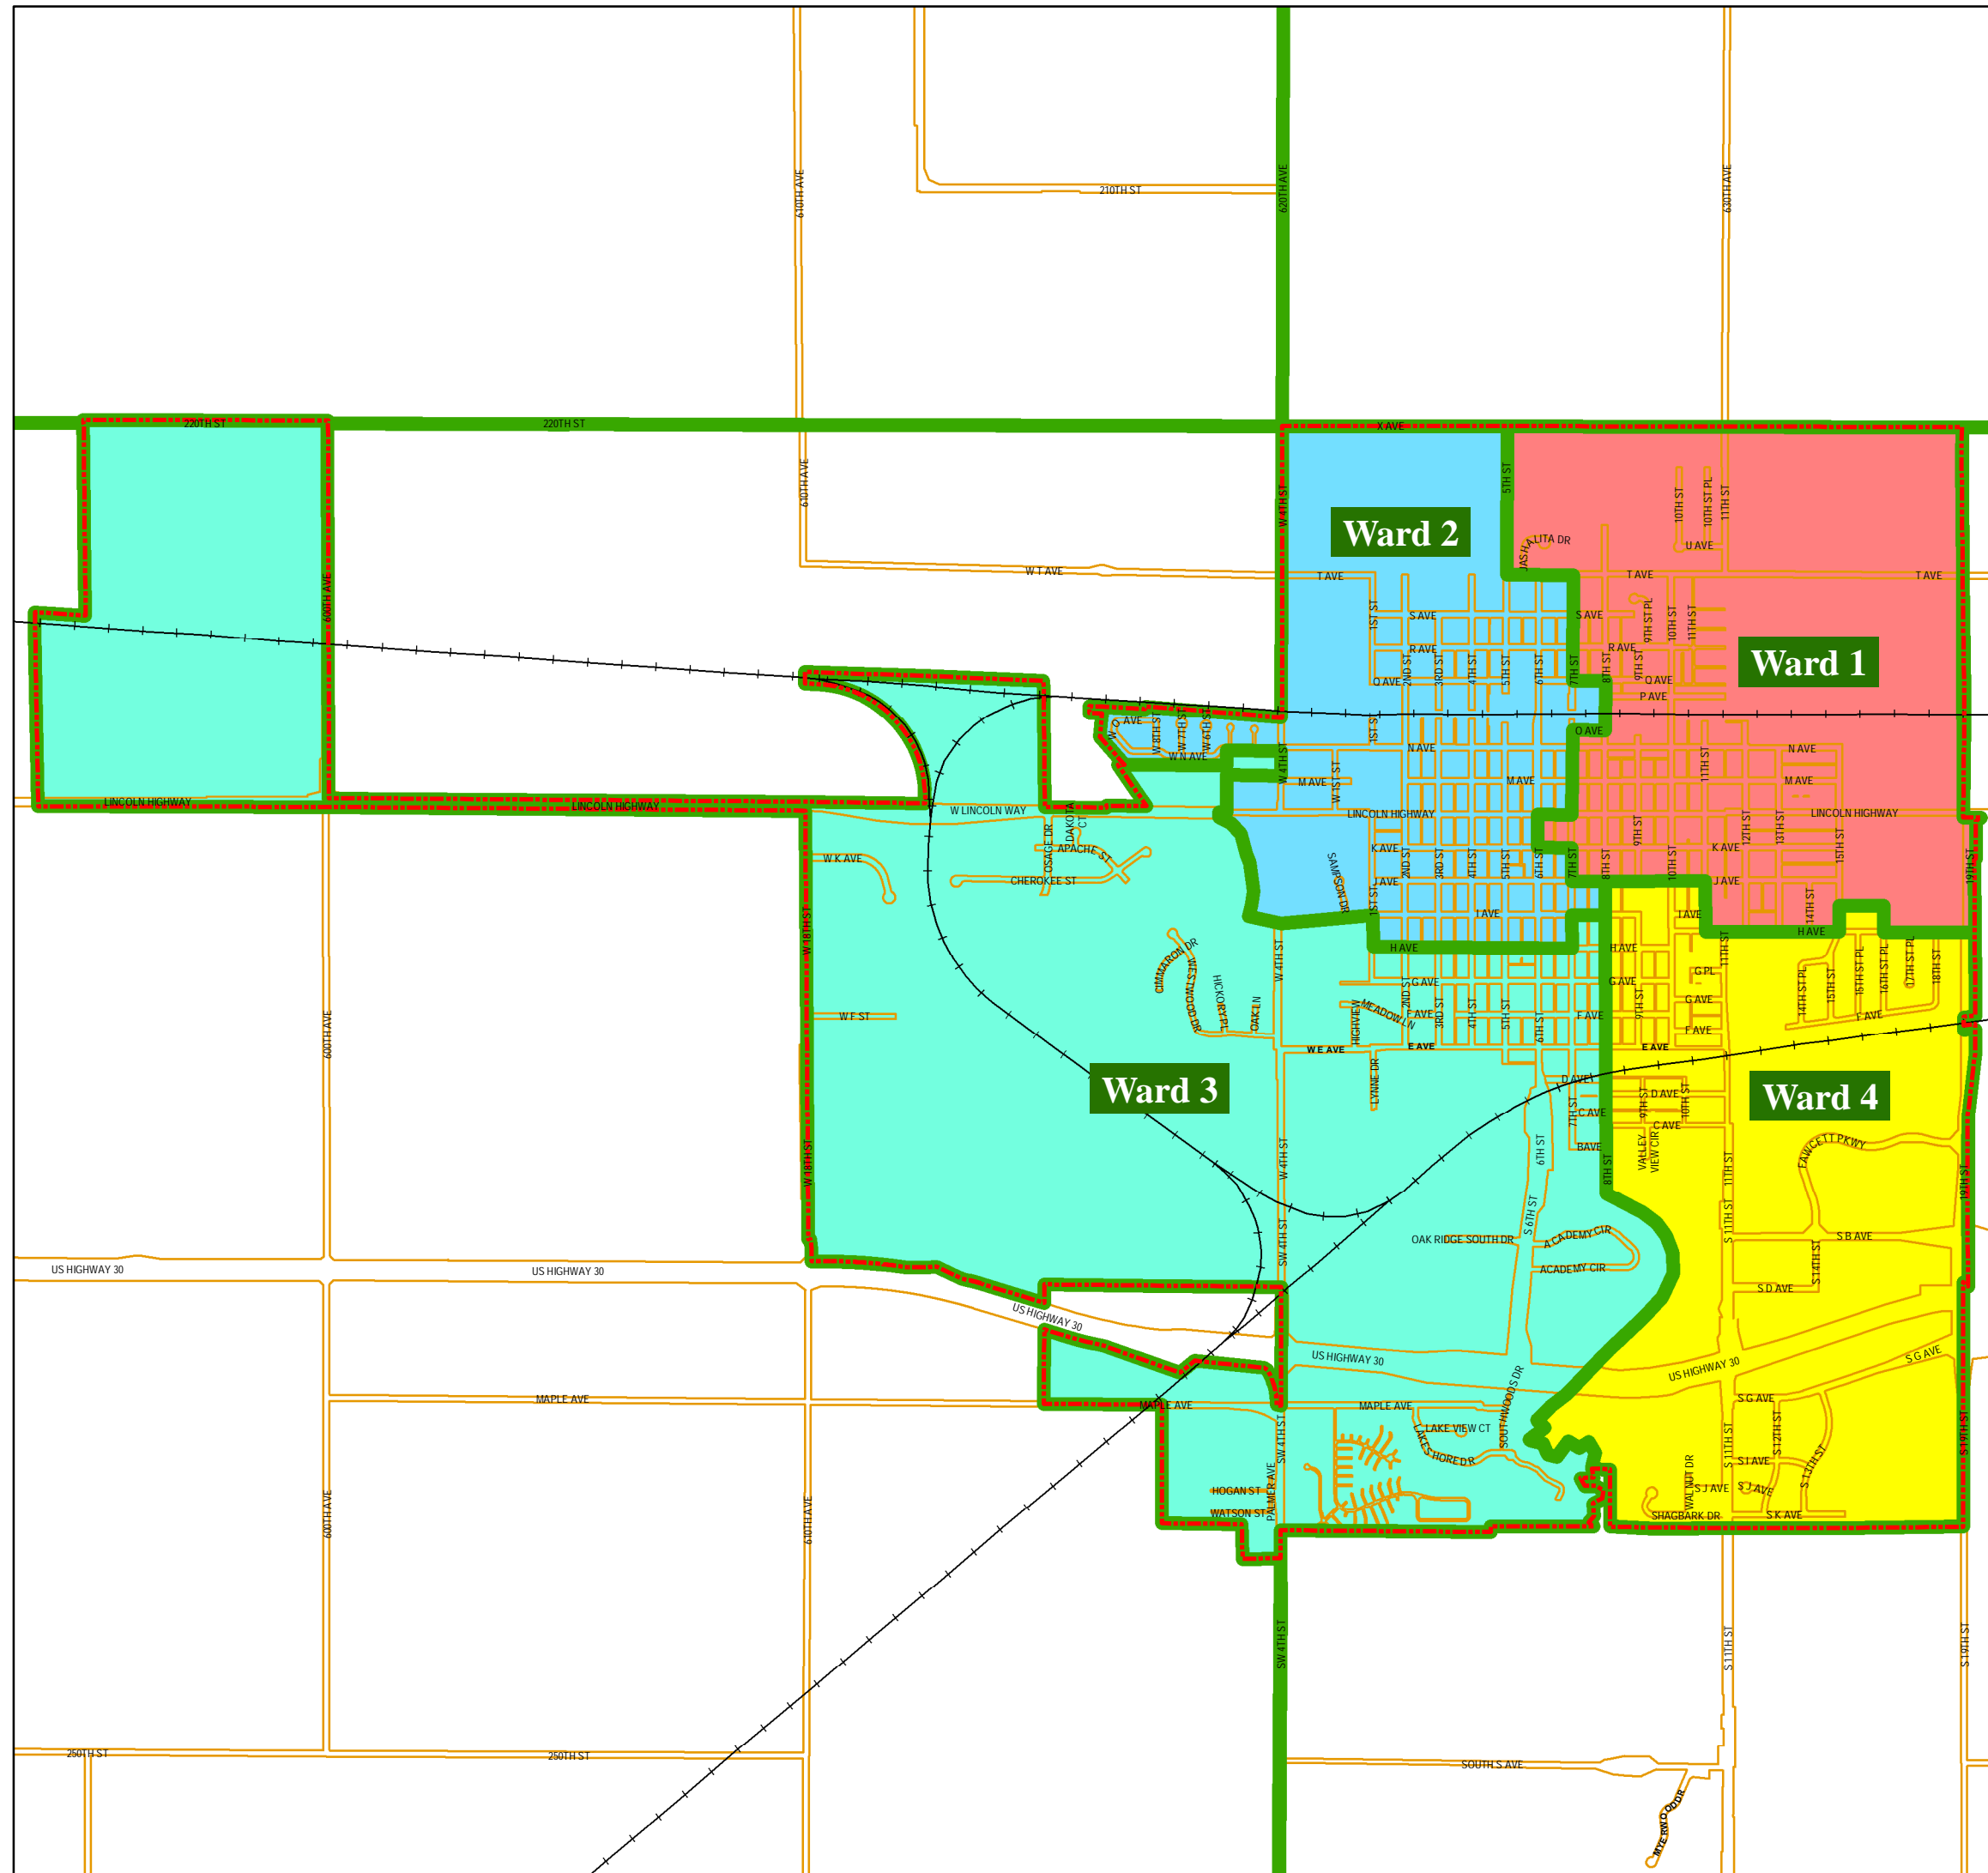

CITY OF NEVADA VOTING PRECINCTS

3

Legend

- City Limits
- Road Rights-of-Way
- Railroads
- Voting Precinct Boundaries
- Voting Precinct Names

Nevada Wards

- Nevada Ward 1
- Nevada Ward 3
- Nevada Ward 2
- Nevada Ward 4

All of Nevada is in House District 10/Senate District 5